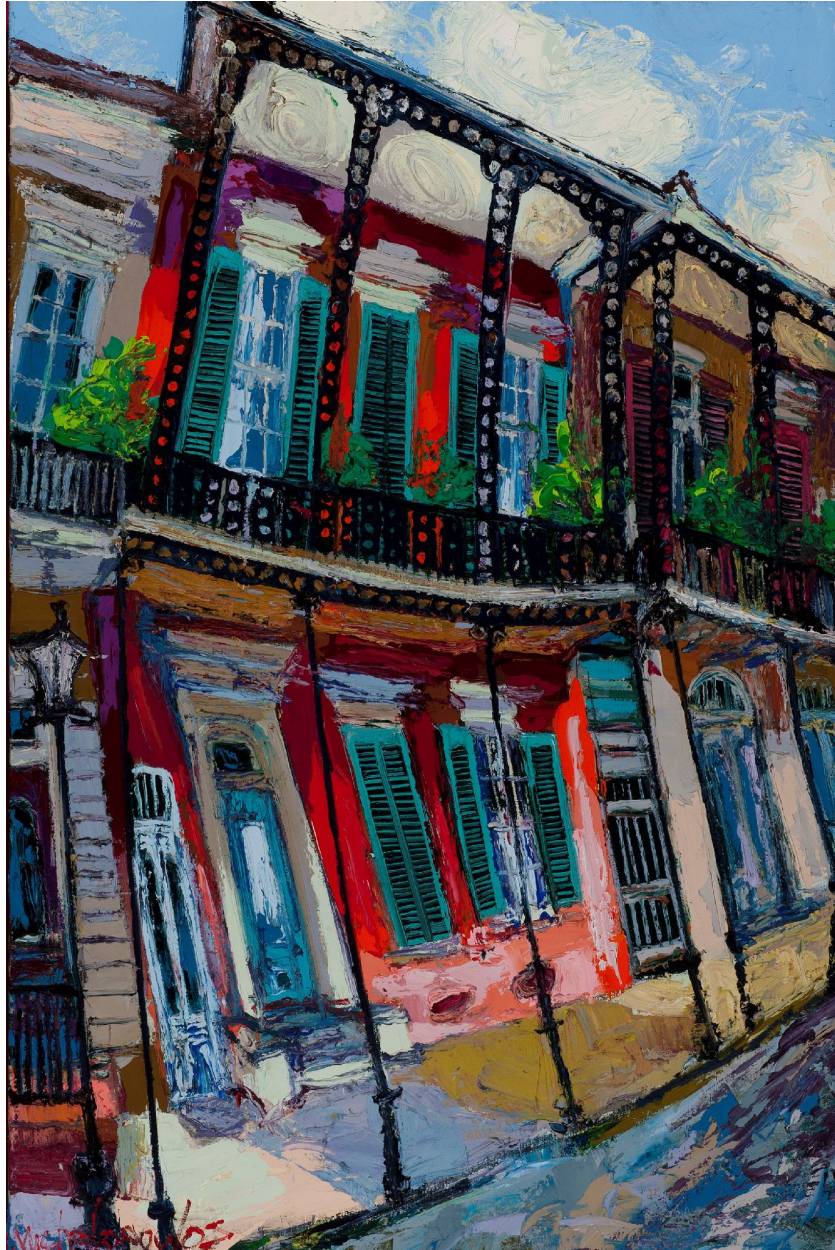

# Michalopoulos

James Michalopoulos, *Home*  
Giclee on Canvas, 36 x 24 in.